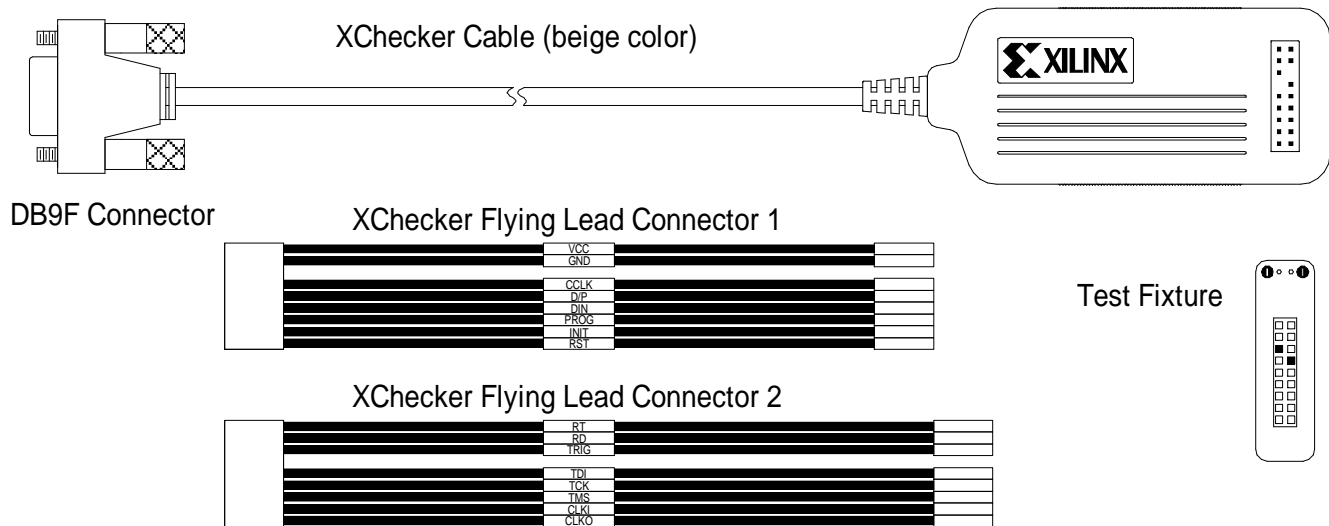

HW-XCHECKER CABLE CONTENTS

HW-XCH3V 3VOLT ADAPTER OPTION