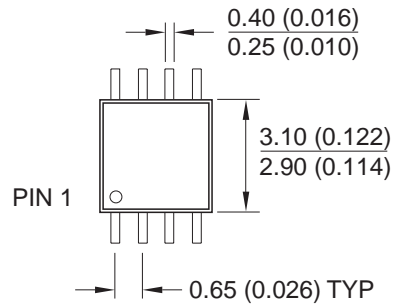

## 8M, 8-Lead, 0.118" Wide, Miniature Small Outline Package (MSOP) Dimensions in Millimeters and (Inches)

Controlling dimension: millimeters