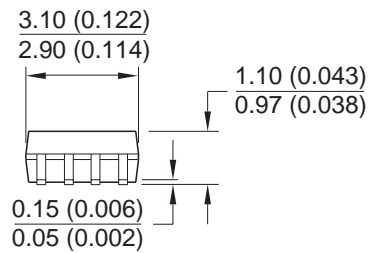

## 8M, 8-Lead, 0.118" Wide, Miniature Small Outline Package (MSOP) Dimensions in Millimeters and (Inches)

Controlling dimension: millimeters