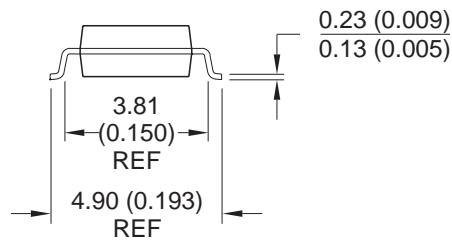

## 8M, 8-Lead, 0.118" Wide, Miniature Small Outline Package (MSOP) Dimensions in Millimeters and (Inches)

Controlling dimension: millimeters